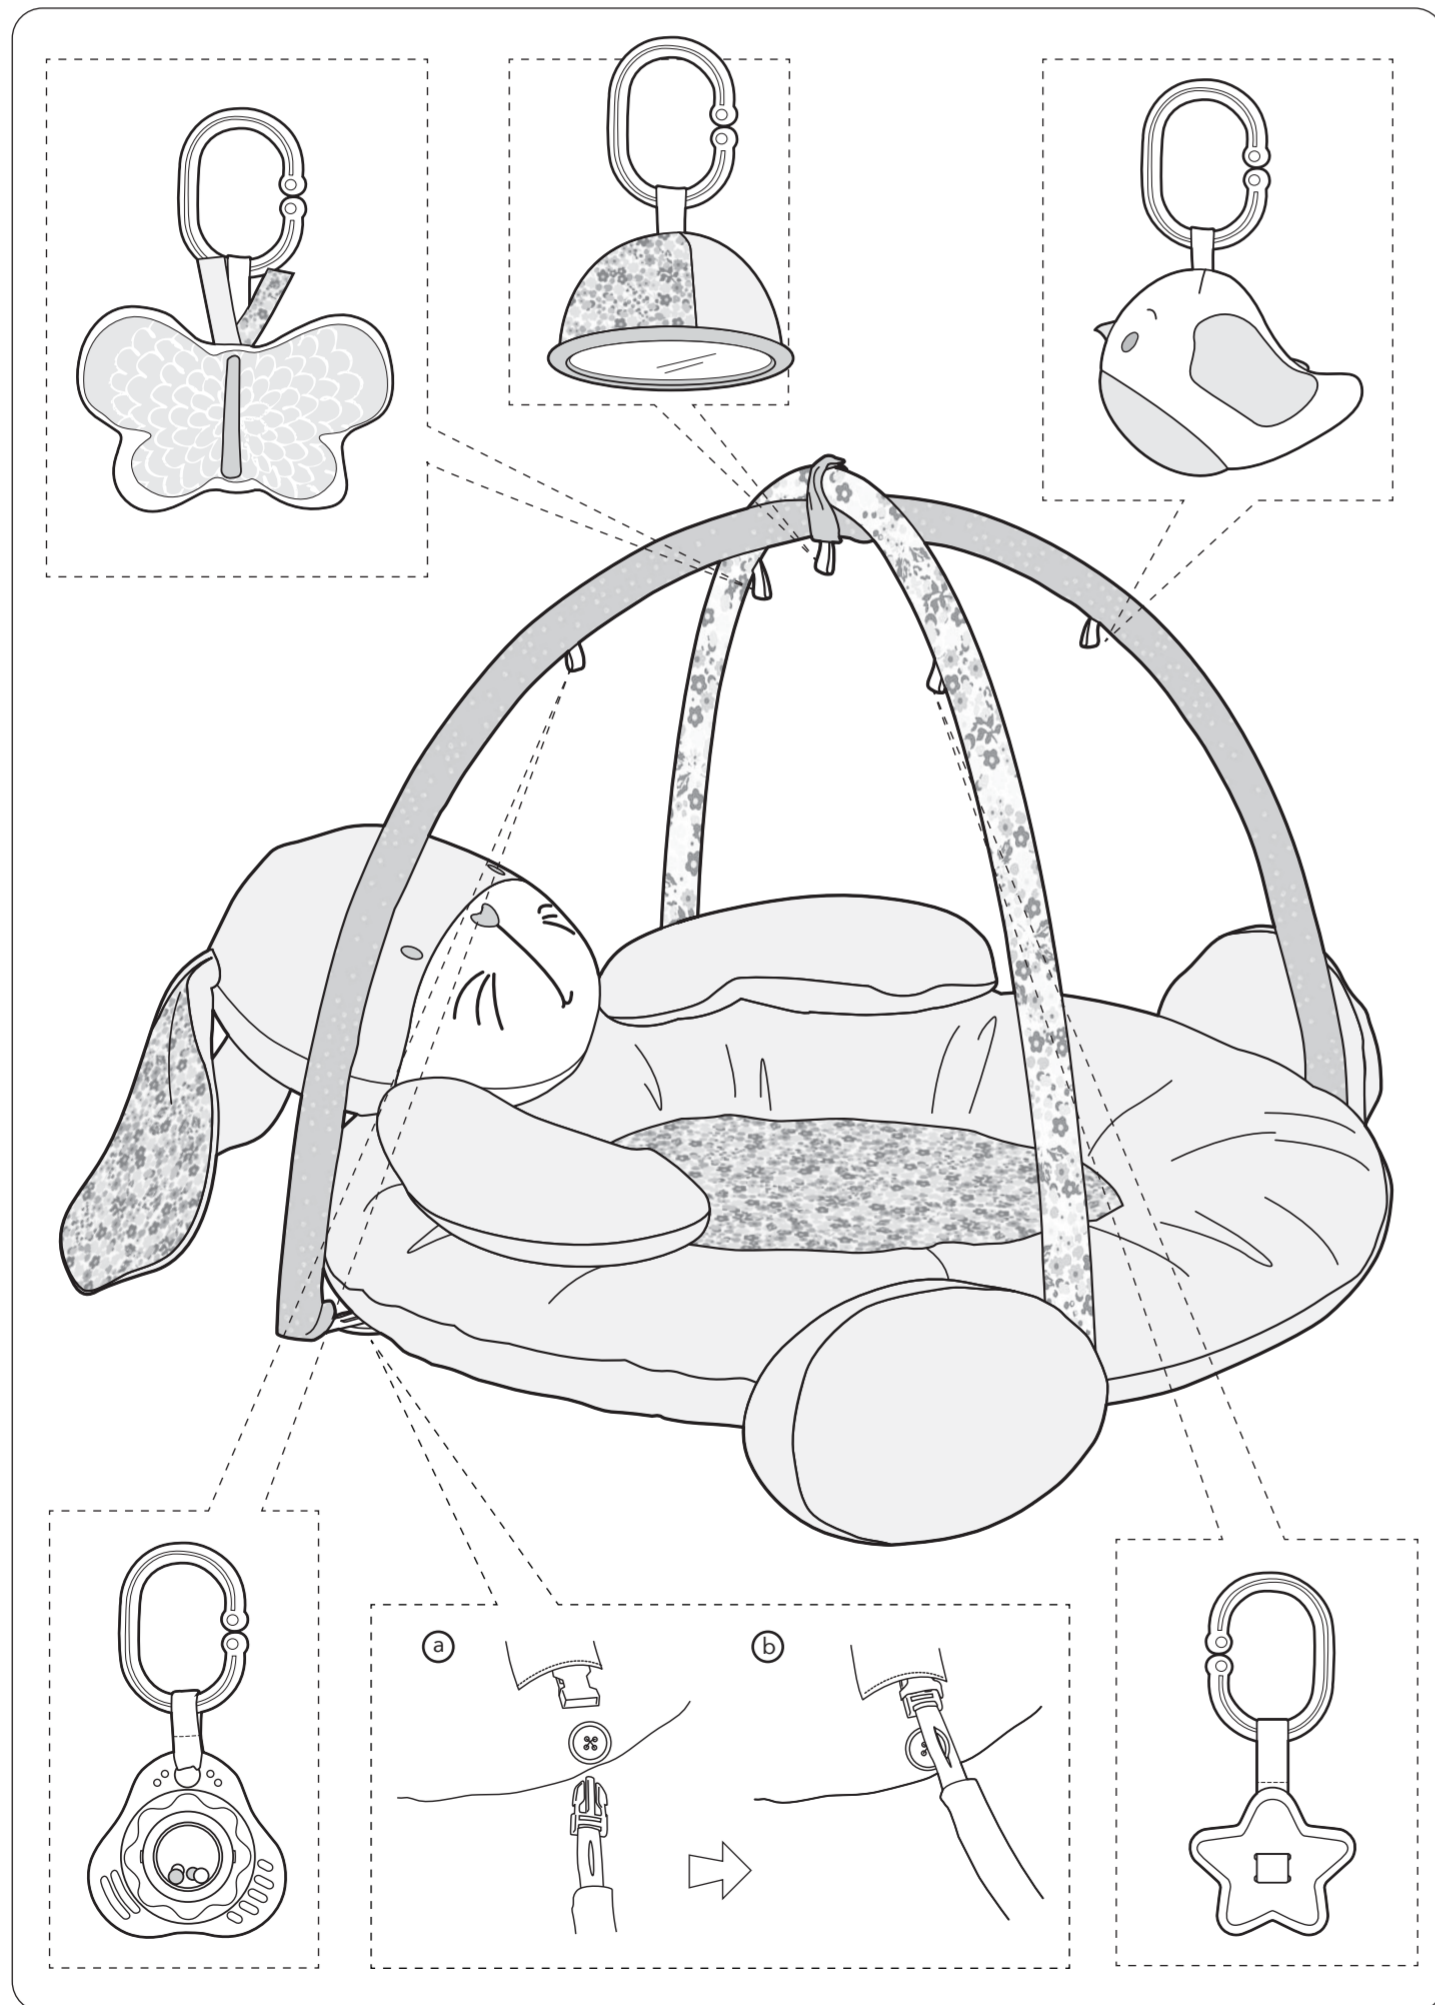

FE managed item

mothercare SS16		colours:	approval	date	signature
style number : H2659			packaging manager		
product : Garden Bunny Playmat			copywriter		
pack dimensions : 297mm(H) x 210mm(W) x 0mm(D)			QA		
supplier : K for kids category : I&P			product manager		
date : 31 Aug 2015 designer : Ice					

NOTE: The spot colour is not accurate (simulated using CMYK) in this digital proof, please refer to the Pantone specification (or our colour key).

assembly

Warning! Adult assembly required.
When arches are not in use, keep them away from children. Be careful when bending the arches to avoid injury.