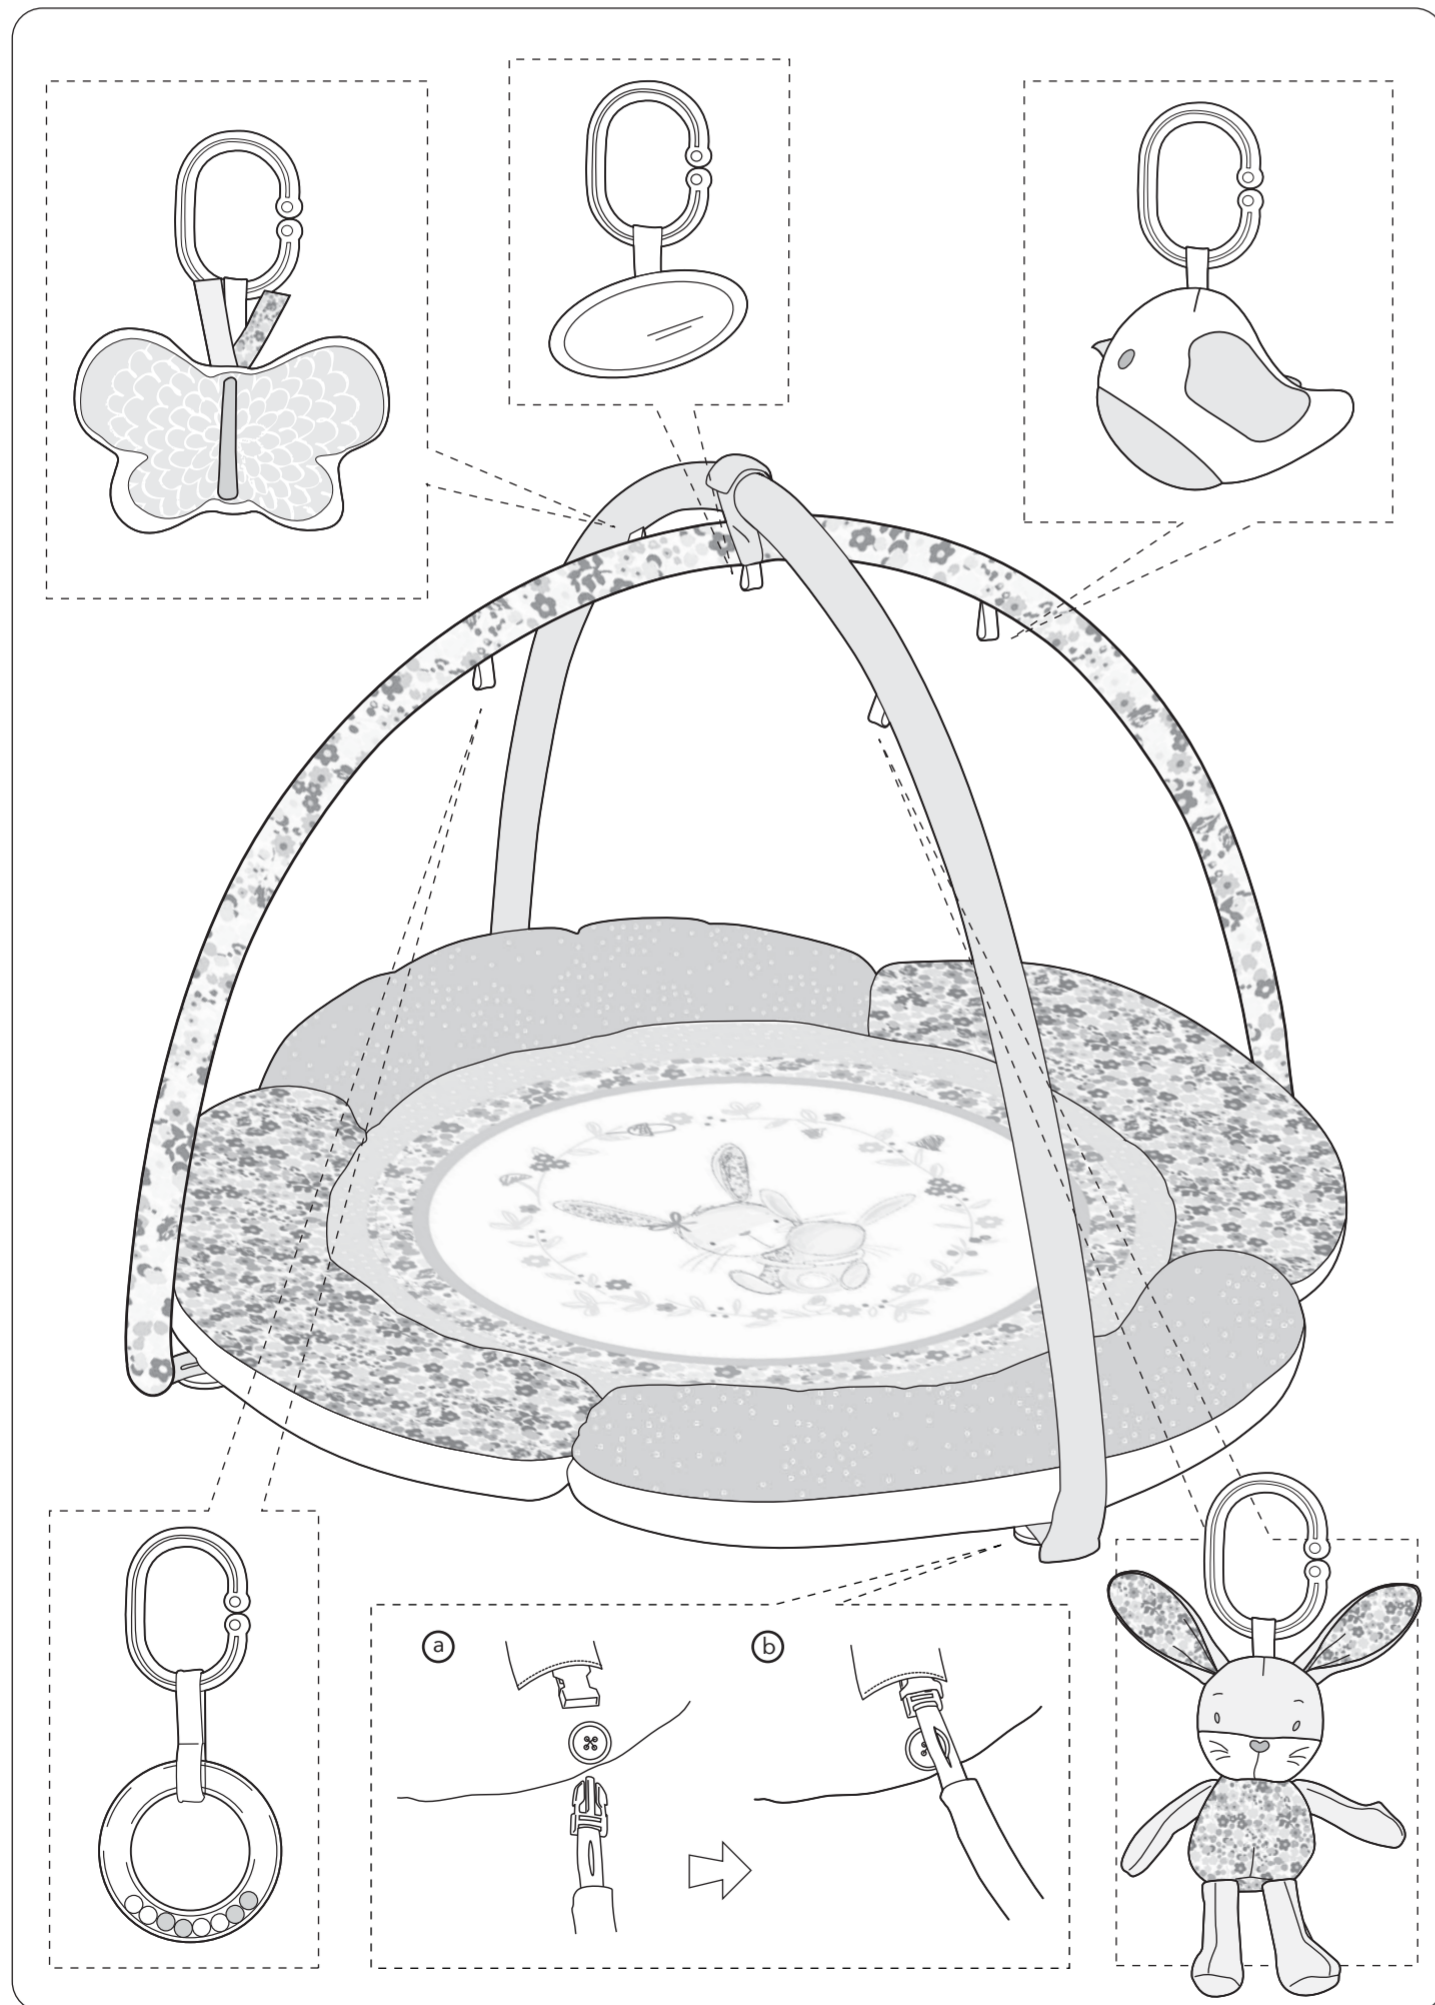

# FE managed item

<b>mothercare</b> SS16		<b>colours:</b>		approval	date	signature
style number : H2657		 K  CUTTER GUIDE (DO NOT PRINT)	packaging manager			
product : Garden Playmat			copywriter			
pack dimensions : 297mm(H) x 210mm(W) x 0mm(D)			QA			
supplier : K for kids	category : I&P		product manager			
date : 31 Aug 2015	designer : Ice					

NOTE: The spot colour is not accurate (simulated using CMYK) in this digital proof, please refer to the Pantone specification (or our colour key).

## assembly

Warning! Adult assembly required.  
When arches are not in use, keep them away from children. Be careful when bending the arches to avoid injury.

**m** my little garden  
playmat and arch  
user guide

## parts checklist

1 x1

2 x1

3 x1