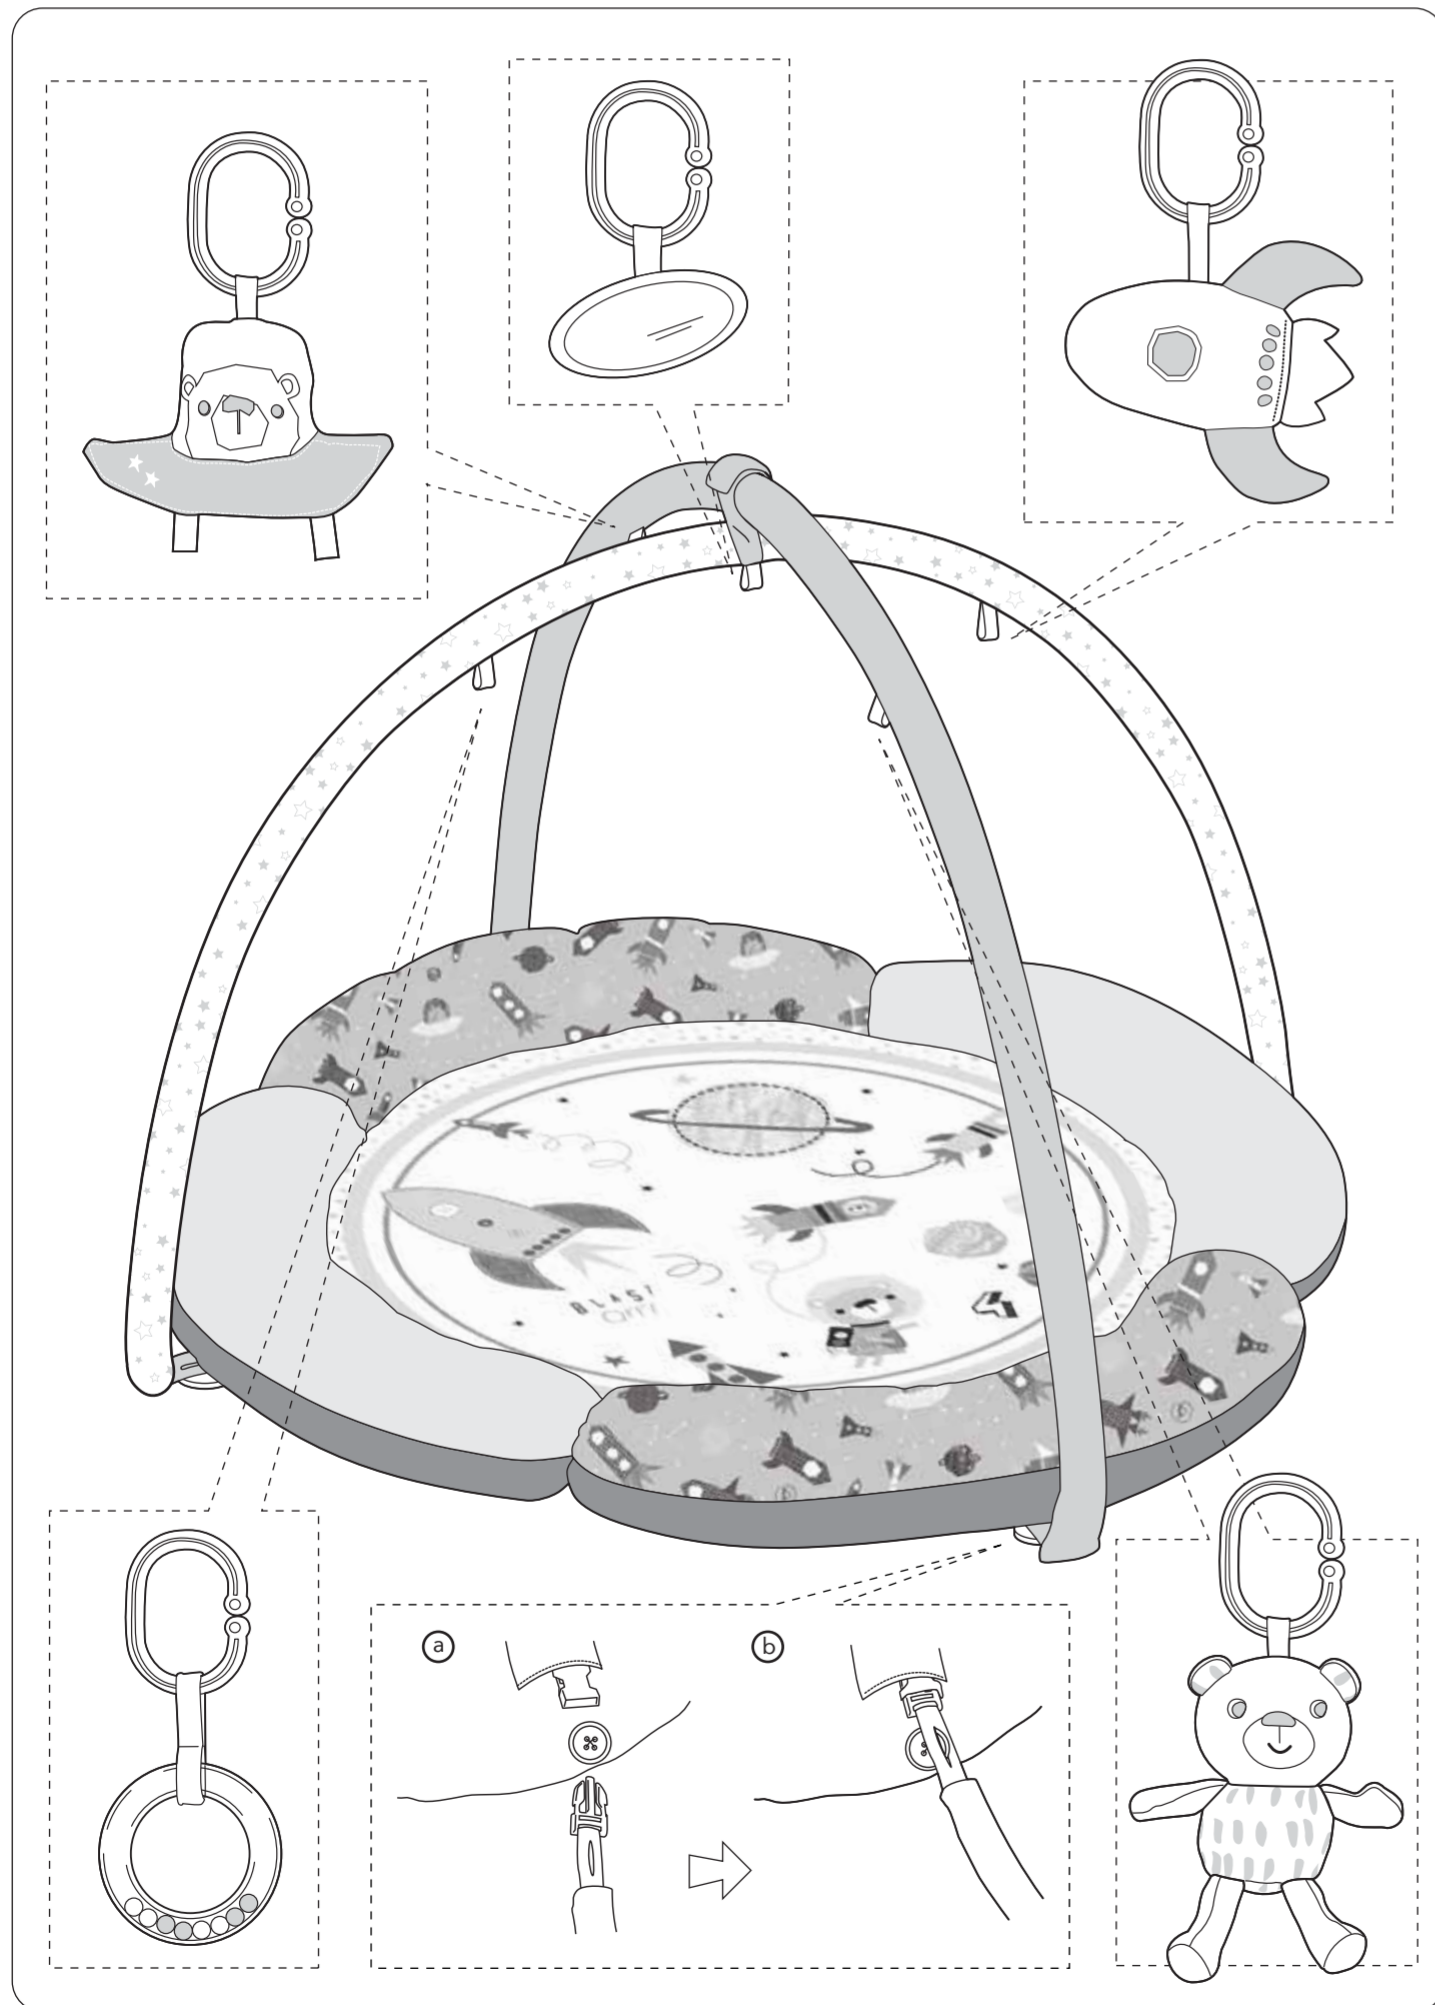

FE managed item

mothercare SS16 <small>style number : H2656</small> <small>product : Space Playmat</small> <small>pack dimensions : 297mm(H) x 210mm(W) x 0mm(D)</small> <small>supplier : Germtan category : I&P</small> <small>date : 28th Aug 2015 designer : Ice</small>	colours:  K  CUTTER GUIDE (DO NOT PRINT)	approval	date	signature
		packaging manager		
		copywriter		
		QA		
		product manager		

NOTE: The spot colour is not accurate (simulated using CMYK) in this digital proof, please refer to the Pantone specification (or our colour key).

assembly

Warning! Adult assembly required.
When arches are not in use, keep them away from children. Be careful when bending the arches to avoid injury.