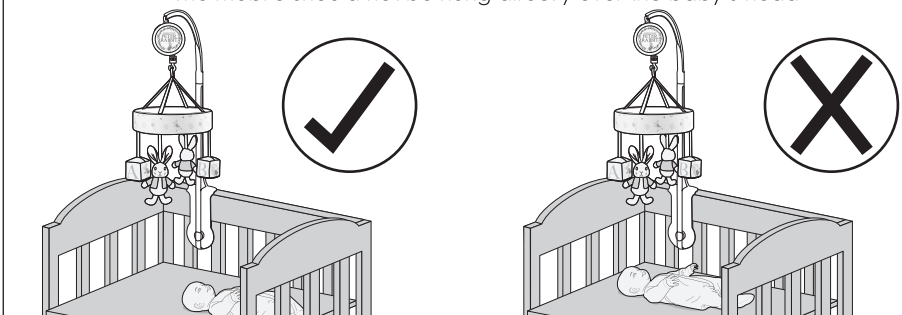

RainbowDESIGNS
Rainbow Designs Ltd,
166 Fareham Road, Gosport,
Hampshire, PO13 0FW, UK
www.rainbowdesigns.co.uk