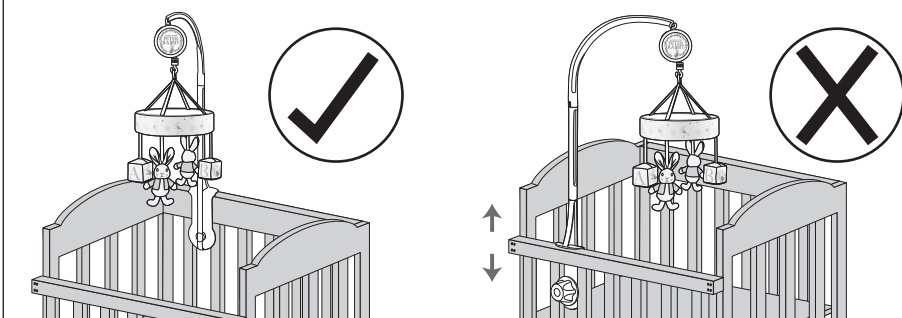

mothercare SS16 style number : H1836 product : Peter Rabbit Mobile pack dimensions : 297mm(H) x 210mm(W) x 0mm(D) supplier : Rainbow Designs category : I&P date: 07 Oct 2015 designer : Ice	colours: K CUTTER GUIDE (DO NOT PRINT)	approval	date	signature
		packaging manager		
		copywriter		
		QA		
		product manager		

NOTE: The spot colour is not accurate (simulated using CMYK) in this digital proof, please refer to the Pantone specification (or our colour key).

PETER RABBIT™ Mobile

user guide

76 100/H 1836 0815

mothercare
Watford, England, WD24 6SH

customercare line 0344 875 5111

parts checklist

A x1

supporting arm with hanger

B x1

mobile stand

C x1

stand extension

D x1

music box with hanger

E x1

rabbit with hanging toys

assembly

important

- **WARNING!** To prevent possible injury by entanglement and to prevent baby using the mobile as a climbing aid, remove the mobile from the side of the cot as soon as baby begins to get up on its hands and knees in a crawling position. Reposition the mobile elsewhere out of baby's reach.
- The mobile should be attached to the fixed side of the cot and should not be hung directly over baby's head.
- Do not add additional strings or straps to attach to the cot.
- Adult assembly required. Please follow assembly instructions carefully. Check regularly to ensure all parts are secured.
- Please retain these instructions for future reference.

- The mobile should be attached to the fixed side of the cot

- The mobile should not be hung directly over the baby's head