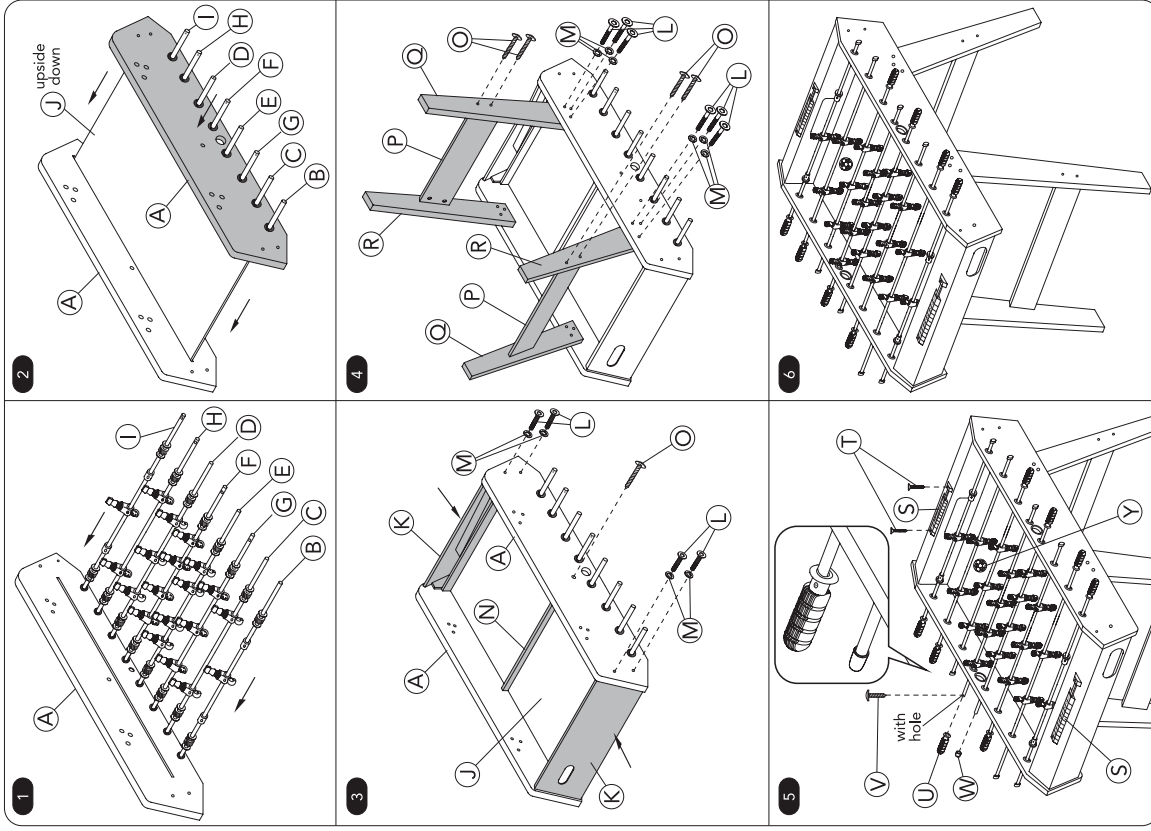

table football

user guide

143694 0416
Early Learning Centre®
Watford WD24 6SH, England.

Customer Service Department
0371 231 3513

contents

A x2		B x1		C x1		D x1	
E x1		F x1		G x1		H x1	
I x1		J x1		K x2		L x20	
M x20		N x1		O x10		P x2	
Q x2		R x2		S x2		T x4	
U x8		V x8		W x8		X x1	
						Y x4	

assembly

early learning centre AW16

colours:

sku number : 143694
product : Table Football
user guide dimensions : A4
supplier : Hypro category : S&A
date : 6 Apr 2016 designer : Lin

approval	date	signature
product manager		
copywriter		
QA		
product manager