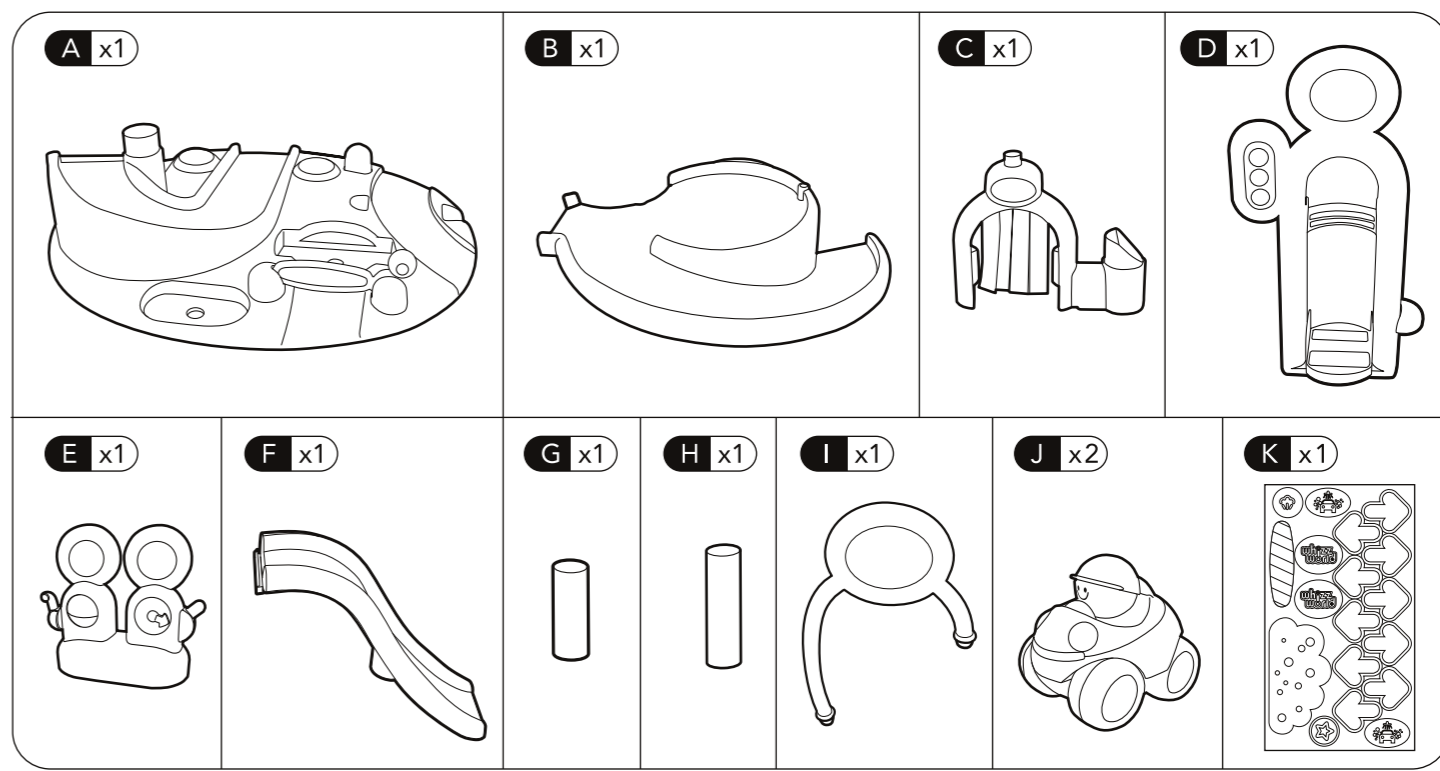

**assembly**

**lights and sounds garage**  
user guide

143453 0316  
Early Learning Centre®  
Watford WD24 6SH England.

**Customer Service Department**  
0371 231 3513

**parts checklist**

**assembly** Warning! Adult assembly required.