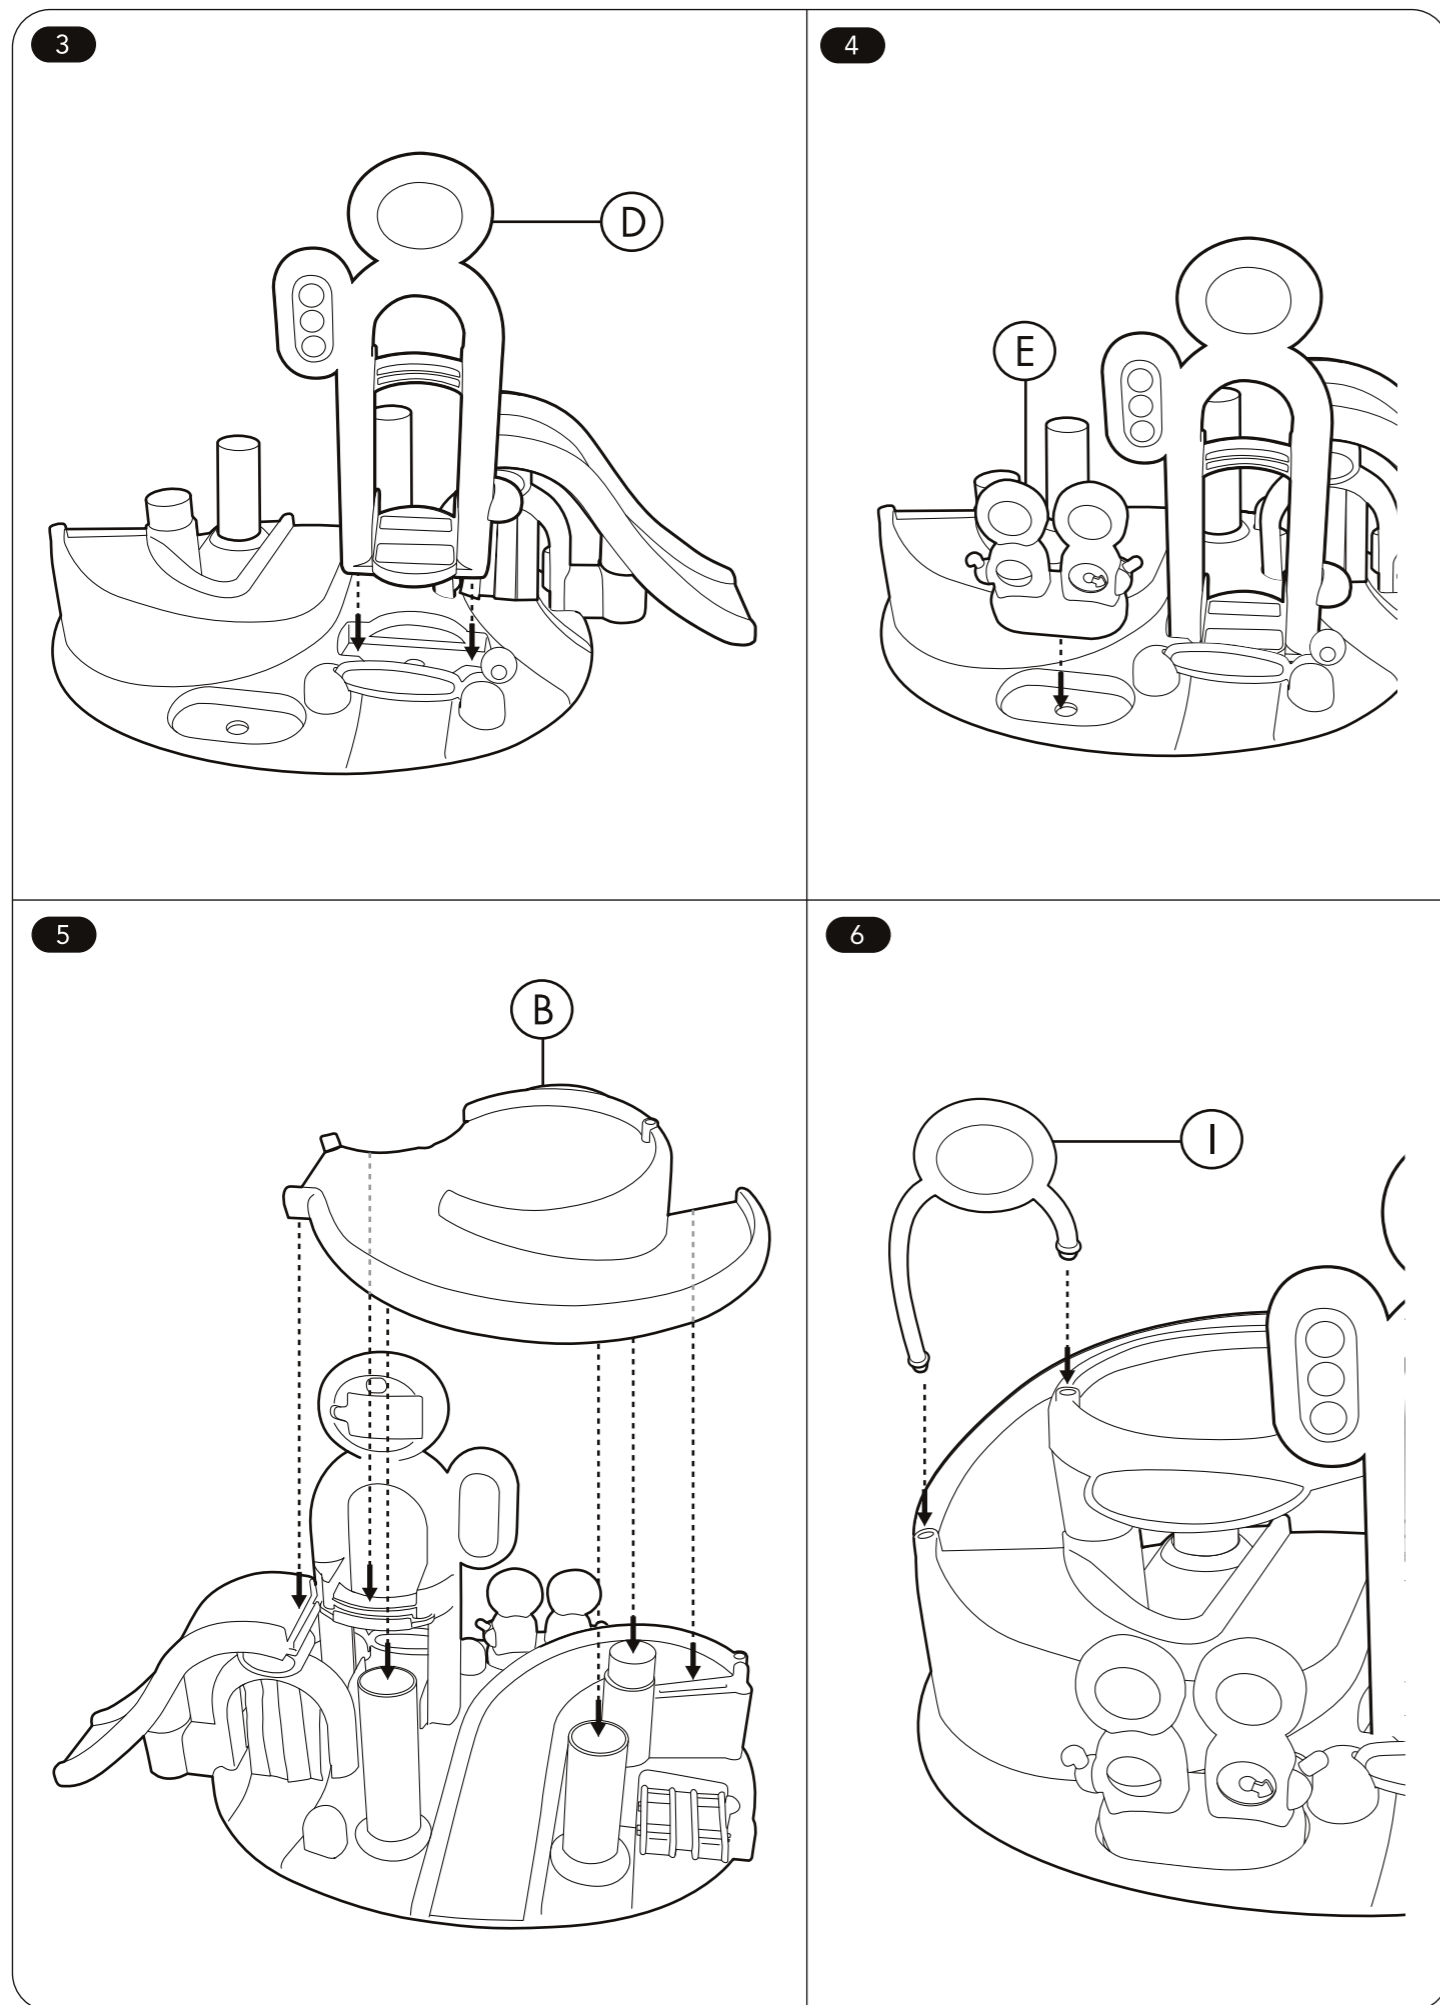

**assembly**

**lights and sounds garage**  
user guide

143453 0316  
Early Learning Centre®  
Watford WD24 6SH England.

**Customer Service Department**  
0371 231 3513

**parts checklist**

**assembly** Warning! Adult assembly required.