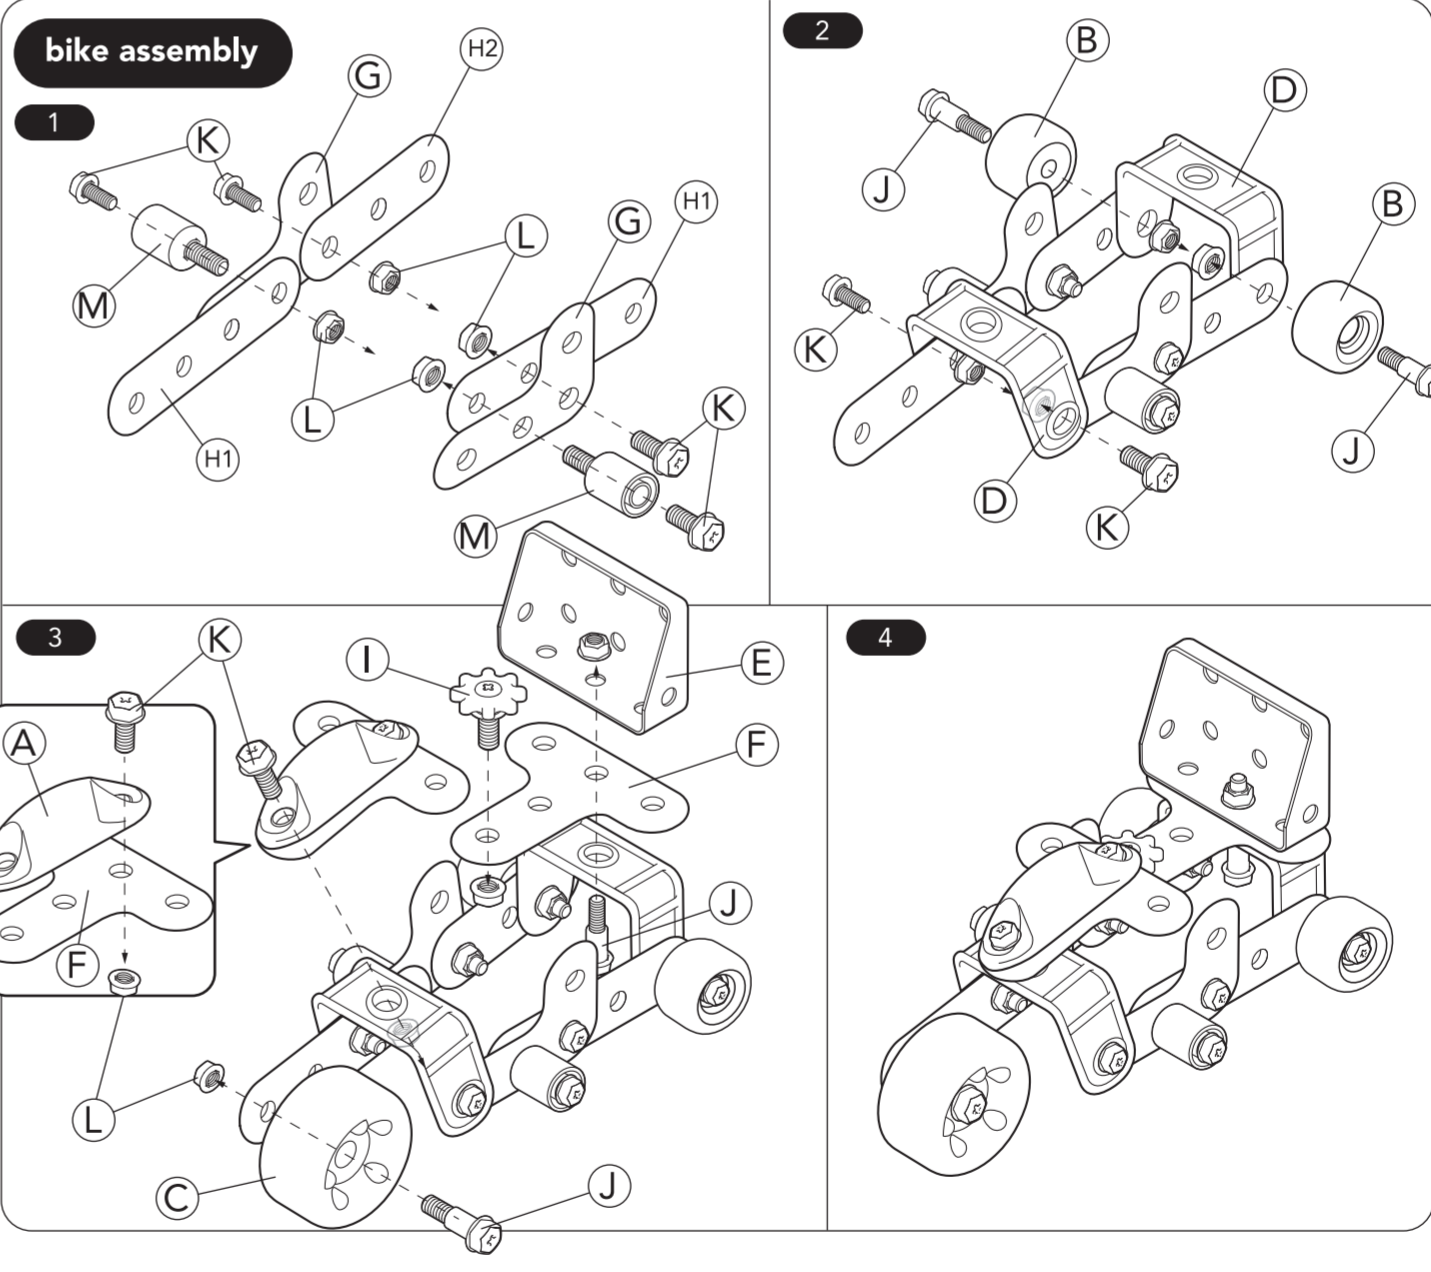

**build it mini vehicles**  
user guide

143447 0216  
Early Learning Centre®  
Watford WD24 6SH England.

**Customer Service Department**  
0371 231 3513

**contents**

|                 |                 |                  |                  |                 |
|-----------------|-----------------|------------------|------------------|-----------------|
| <b>A x1</b><br> | <b>B x2</b><br> | <b>C x2</b><br>  | <b>D x2</b><br>  | <b>E x1</b><br> |
| <b>F x2</b><br> | <b>G x2</b><br> | <b>H1 x2</b><br> | <b>I x2</b><br>  | <b>J x4</b><br> |
|                 |                 | <b>H2 x1</b><br> | <b>L x13</b><br> | <b>M x2</b><br> |
|                 |                 |                  | <b>K x8</b><br>  | <b>N x1</b><br> |

|  |   |                   |      |           |
|--|---|-------------------|------|-----------|
| <p><b>early learning centre AW16</b></p> <p>sku number : 143447<br/>product : Build it Mini Vehicles<br/>pack dimensions : A4<br/>supplier : Toy Park      category : A&amp;A<br/>date : 17 Feb 2016      designer : Lin</p> | <p><b>colours:</b></p>  <p>Black</p> | approval          | date | signature |
|  |   | packaging manager |      |           |
|  |   | copywriter        |      |           |
|  |   | QA                |      |           |
|  |   | product manager   |      |           |

NOTE: The spot colour is not accurate (simulated using CMYK) in this digital proof, please refer to the Pantone specification (or our colour key).