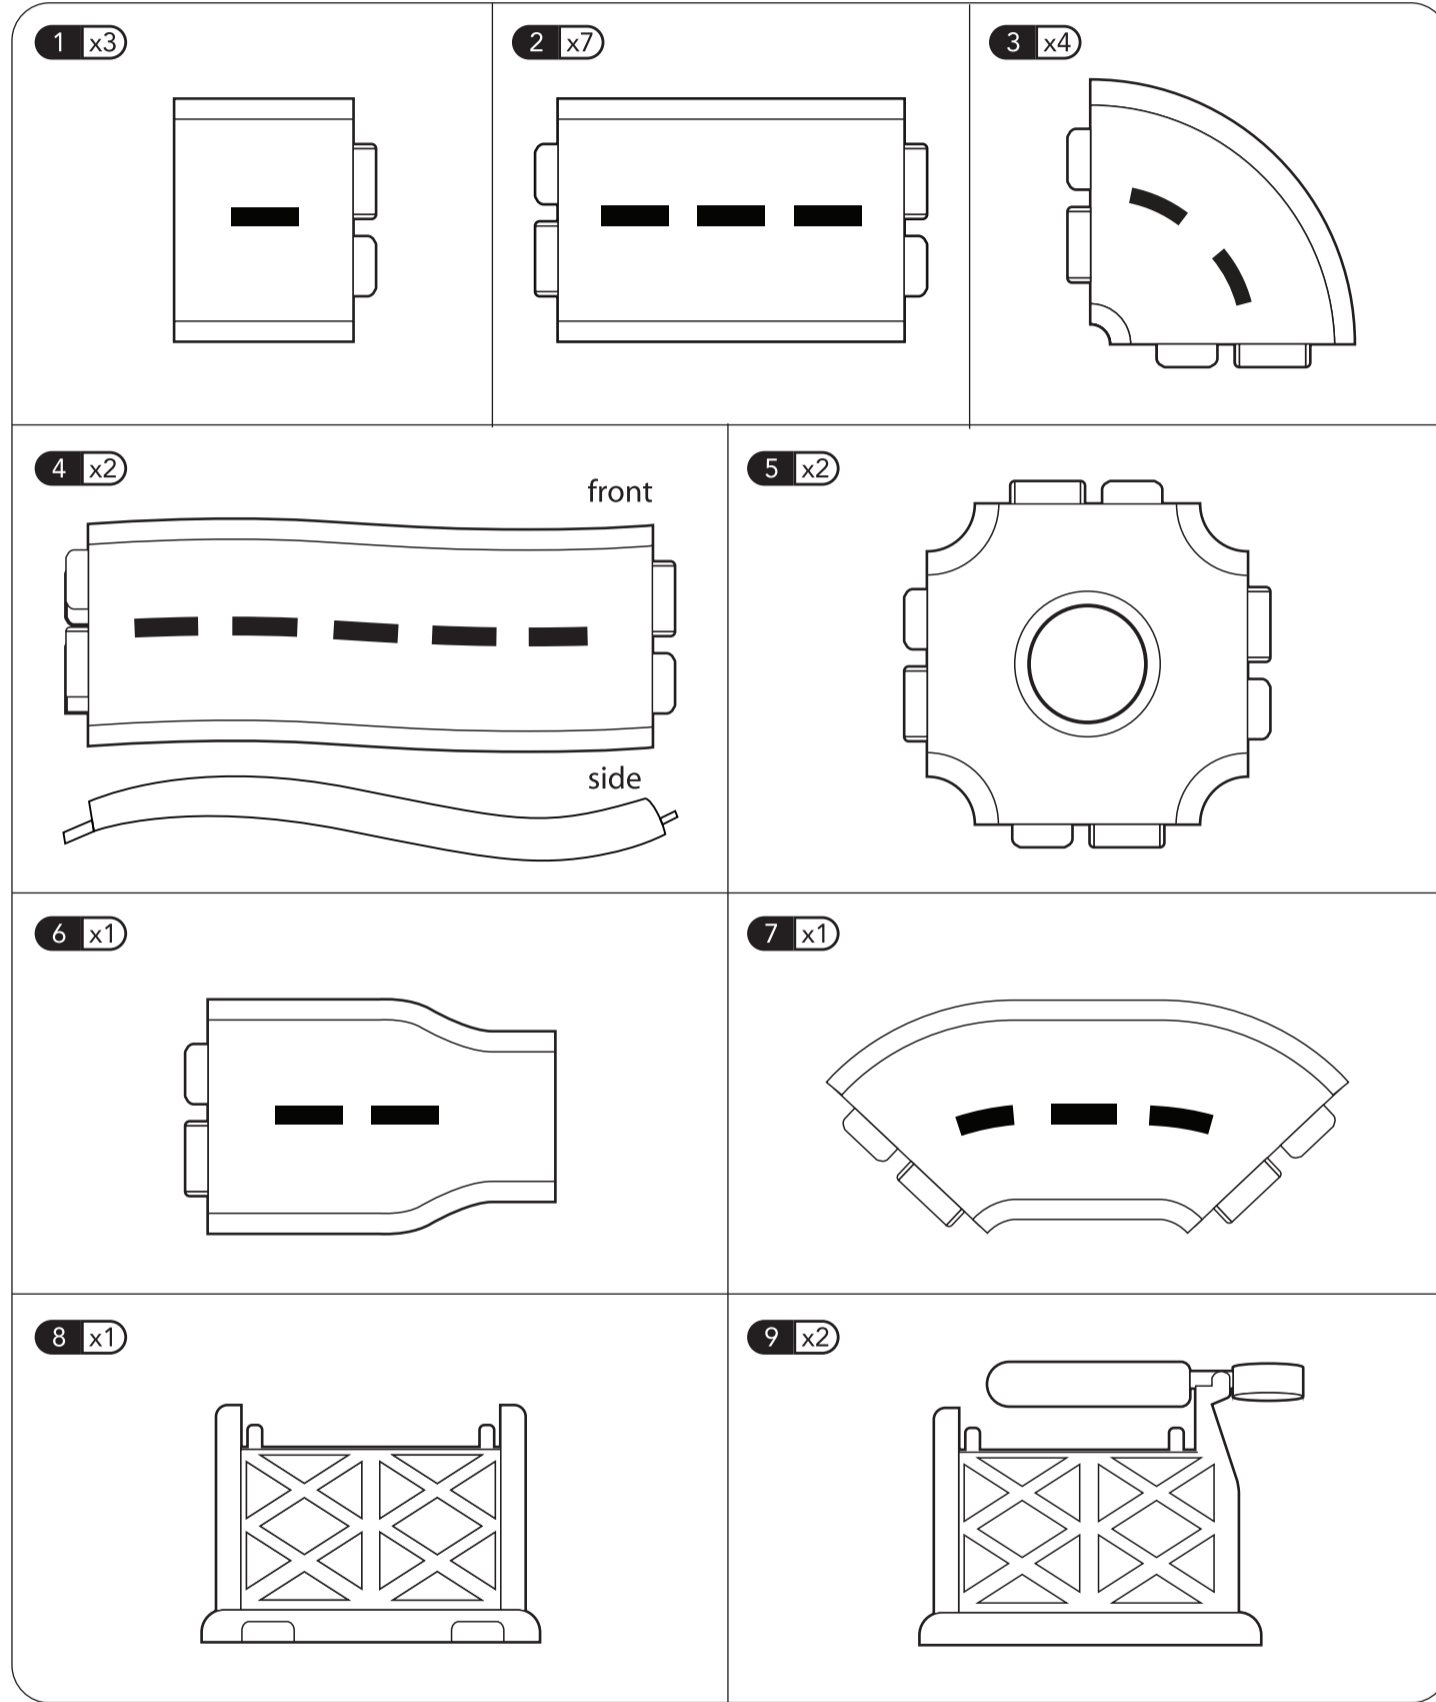

**assembly**

**ready to drive**  
user guide

143438 0416  
Early Learning Centre®  
Watford WD24 6SH England.

**Customer Service Department**  
0371 231 3513

**content**

**early learning centre AW16**

sku number : 143438  
product : MYO Track  
pack dimensions : A4  
supplier : waytex  
date : 6 April 2016  
category : A&A  
designer : Man