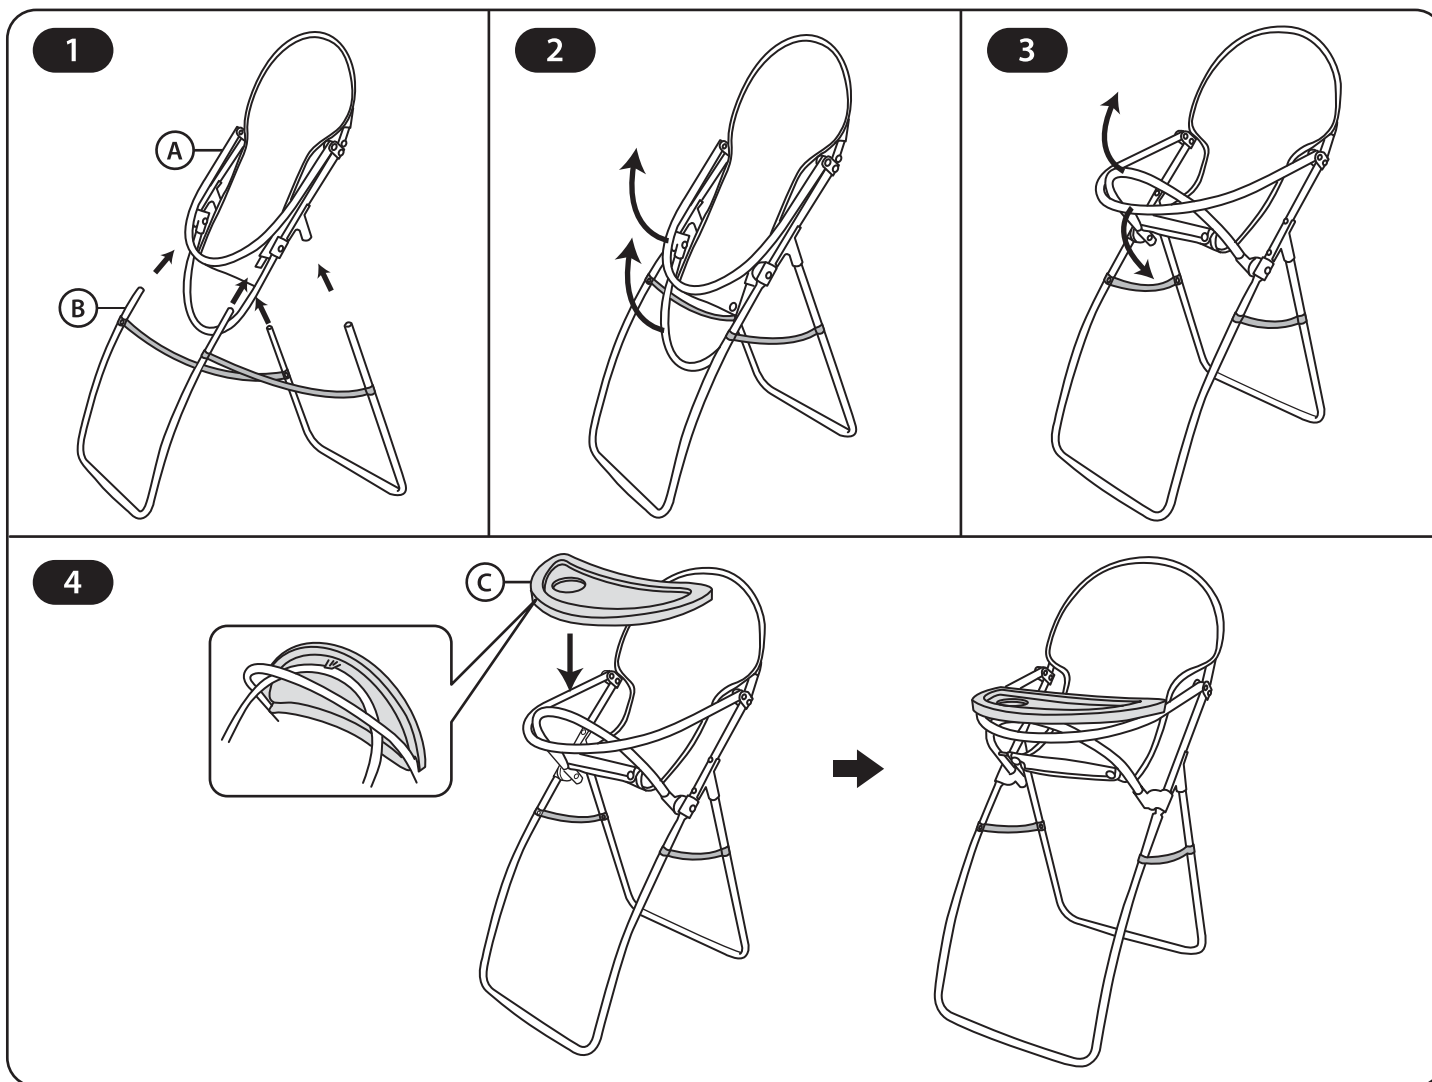

**contents**

**assembly**

**assembly**

**Complete Collection set**  
user guide

143423 0416  
Early Learning Centre®  
Watford WD24 6SH England.

**Customer Service Department**  
0371 231 3513

**contents**

**assembly**