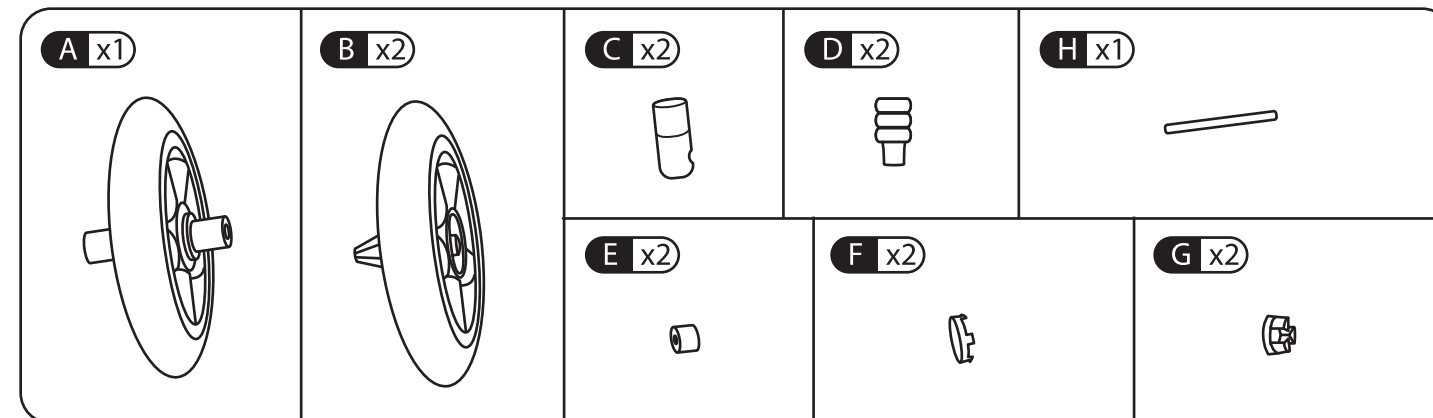

**contents**

**assembly**

**assembly**

**Complete Collection set**  
user guide

143423 0416  
Early Learning Centre®  
Watford WD24 6SH England.

**Customer Service Department**  
0371 231 3513

**contents**

**assembly**